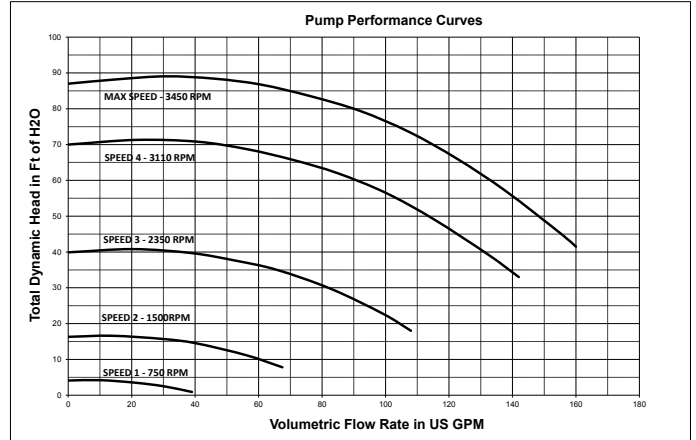

INTELLIFLO®

VARIABLE SPEED PUMP

WHISPER-QUIET OPERATION, EASY TO OWN AND SO MUCH MORE.

Quiet means you enjoy a more relaxing, satisfying pool and spa experience, because the IntelliFlo Pump is one of the quietest pumps on the planet. And with its totally enclosed fan-cooled (TEFC) permanent magnet motor design, you might not even know it's operating at low speeds.

The world's most demanding pool pros trust the IntelliFlo Pump. Learn why from your Pentair dealer or visit pentair.com.

PERFORMANCE CURVES

NOTE: The chart above demonstrates performance rates at factory preset speeds of 750 RPM, 1500 RPM, 2350 RPM and 3110 RPM.