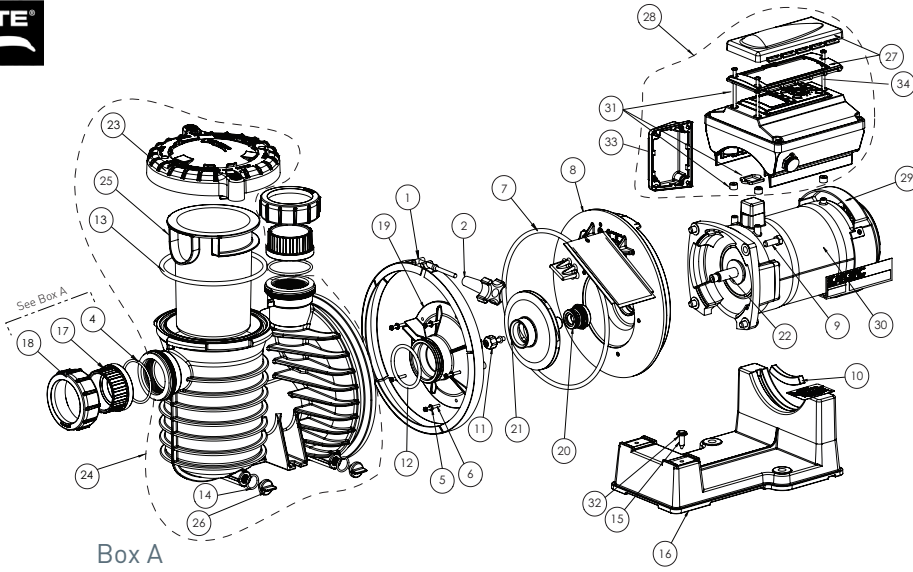

## REPLACEMENT PARTS

Box A

For quick disconnect pipe connections, purchase separately:

Pkg. 188 2 in. Slip 1/2 Union Kit or

Pkg. 189 2 in. NPT 1/2 Union Kit.

Includes 2 each:

U11-200P Union Collar

U9-362 O-Ring

U11-196P 2 in. Slip adapter or U11-199P 2 in. NPT adapter.

Item	Part No.	Description
<b>INTELLIPRO VARIABLE SPEED PUMP</b>		
1	C19-37A	V-Clamp
2	WC36-22	Clamp, Knob
3	350122	Cable 50ft 2 COND, IntelliFlo to IntelliTouch (Not Shown).
4	U9-362	Orng #2- 231 buna N 70 DU
5	U43-21SS	#8 Ext Tooth Wshr, 5 req.
6	U30-922SS	Mach SCR HX HD 8- 32, 5 req.
7	U9-228A	Seal Plate O-Ring, (Round) 1 req.
7	375099Z	Seal Plate O-Ring, (Square) 1 req.
8	C103-194P	Sealplate.
9	U30-74SS	3/8-16 x 1 in. HX HD SS
10	C35-11	Motor Pad
11	37337-6080	Impeller Screw
12	U9-374	Diffuser O-Ring
12	357098Z	Diffuser O-Ring (Blue Coating)
13	35505-1440	O-Ring 6.90 O. D 6.35 I. D
14	U9-359	ORNG #2 - 112 N674- 70 Drain Plug
15	U30-918SS	SCR 5/16-14 x 1 in. LG HI-LO Hex
16	C4-78P	Base
17	U11-196PS	Adaptor Union 2 in. Slip
18	U11-200PS	Collar Union 2 in.
19	C1-271P	Diffuser
20	17351-0101S <sup>3</sup>	Shaft Seal, EPDM black
21	C105-238PLA	Imp. Assy. 3 Phase
22	17351-0009	Slinger. Pump Shaft 1/16 in.