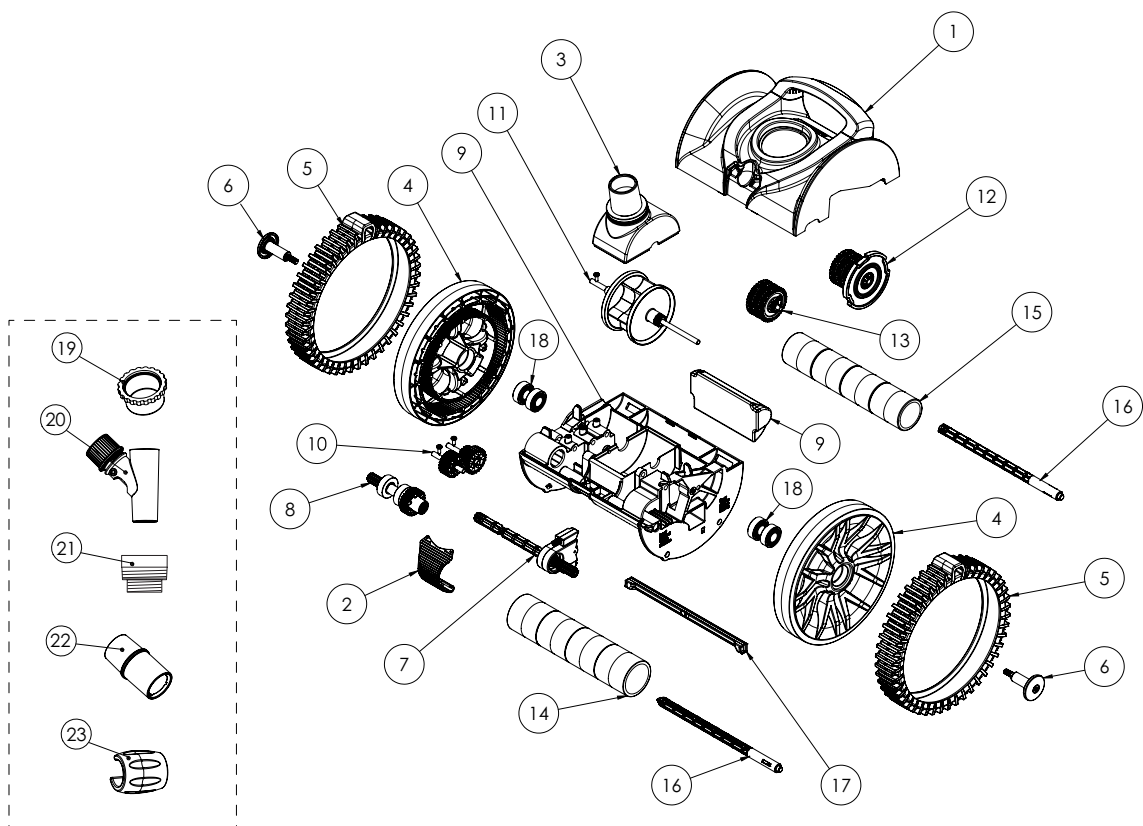

PENTAIR REBEL®

CLEANER REPLACEMENT PARTS

Item	Part No.	Qty.	Description
PENTAIR REBEL REPLACEMENT PARTS			
1	360477	1	Top Cover Kit
2	360284	1	Buckle Kit
3	360453	1	Swivel Kit
4	360480	1	Wheel Kit
5	360482	1	Tire Kit
6	360483	1	Wheel Hub Kit
7	360289	1	Left Drive Kit
8	360290	1	Right Drive Kit
9	360485	1	Chassis Kit
10	360292	1	Drive Gear Kit
11	360293	1	Turbine Kit
12	360294	1	Cam Kit
13	360295	1	Cam Gear Kit
14	360296	1	Front Roller Kit
15	360297	1	Rear Roller Kit
16	360487	1	Roller Bar Kit
17	360299	1	Wear Bar Kit
18	360492	1	Bearing Kit

Item	Part No.	Qty.	Description
19	41200-0211	1	Valve Cap
20	412-0213	1	Regulator Valve
21	K12079	1	Threaded Compression Adaptor
22	41200-0212	1	Flow Gauge
23	360300	1	Hose Float
NOT SHOWN			
	GW9530	1	Vacuum Line Door
	41201-0236	2	Eyeball Diverter
	K12465	1	Hose Protector
	K01213	1	Hose Set
	360488	1	Leader Hose Replacement
	360490		Large Hump Tire
	360491		Long Run Cam
	360517		Rebel Cleaner Tune-Up Kit (includes items 4, 5, 6, 7 8 &18)